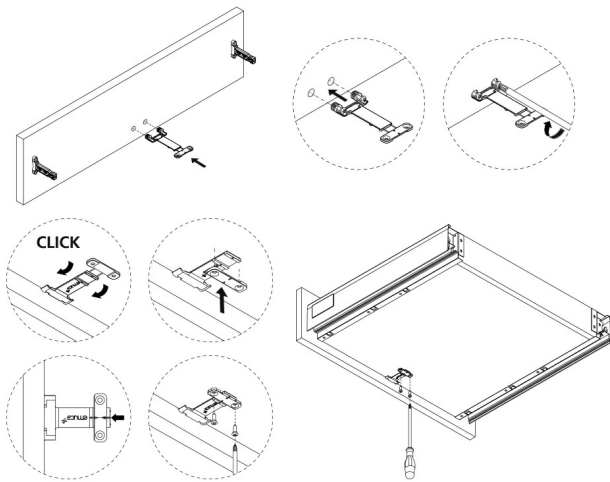

Product data sheet

Union front-bottom Lokbox

Template and accessories Vantage-Q

Specifications

	Cod.	Finishing
20	3002621	Grey plastic

Diagram

Slim / Vantage-Q / Concept

	X
Slim	24
Vantage-Q	38
Concept	27

Ultrabox 3

	X
Ultrabox 86	10
Ultrabox 118	26
Ultrabox 150	42

Assembly

Documents and tools available to download

[Assembly (PDF)](#)