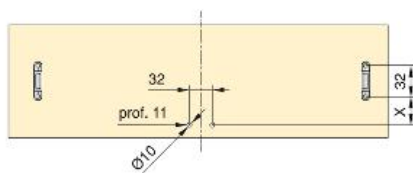

Product data sheet

Union front-bottom Lokbox

Template and accessories Vantage-Q

Specifications

	Cod.	Finishing
20	3002621	Grey plastic

Diagram

Slim / Vantage-Q / Concept

	X
Slim	24
Vantage-Q	38
Concept	27