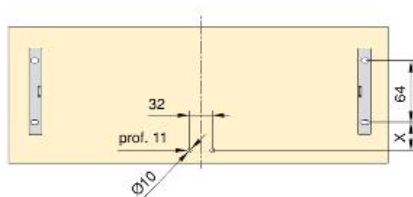

Ultrabox 3

	X
Ultrabox 86	10
Ultrabox 118	26
Ultrabox 150	42